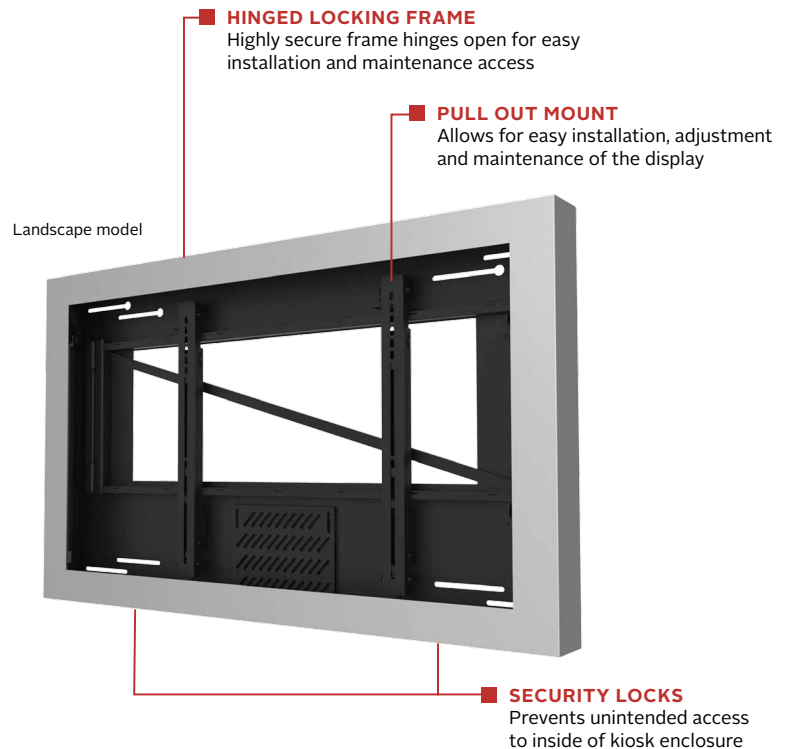

KIL640/642/643/646/
647/648/649/655-35D(-S)

Display size

40", 42", 43", 46",
47", 48", 49" or 55"

Max load

75lb (34kg)

Wall Kiosk Enclosure

Fits 40", 42", 43", 46", 47", 48", 49" and 55" Displays up to 3.5" (89mm) Thick

Peerless-AV's Wall Kiosk Enclosure provides a sleek digital showcase for advertising, entertaining, interactive wayfinding, and much more. These innovative kiosk enclosures accommodate a wide variety of ultra-thin displays in either landscape (KIL models) or portrait (KIP models) orientation. Despite the slim, 5.45" profile, the kiosk enclosure can easily house media players, fans and other electrical equipment needed to create an impressive digital solution. From hotels to casinos to movie theaters, Peerless-AV's Wall Kiosk Enclosures are ideal for applications that want to take the guest experience up a notch and differentiate their brand.

Peerless-AV's Wall Kiosk Enclosure is the ideal digital signage platform to fully engage guests.

Additional Features

- ✓ Eight way tool-less adjustment to quickly position display in kiosk window for flush alignment
- ✓ VESA® 200 x 200 up to 400 x 600mm compatible
- ✓ Thermostat controlled circulation fans ensure proper airflow within the kiosk
- ✓ Low profile design extends 5.45" (139mm) away from the wall
- ✓ Hinged top frame offers easy access to the display and other internal components for easy maintenance and enhanced security
- ✓ Supports wide range of aesthetic options including glass/acrylic, multiple colors, vinyl wraps, etc. to best match environment or promote brand strategy
- ✓ Pre-assembled to simplify installation of the entire solution
- ✓ Custom sizes available for smaller and larger displays