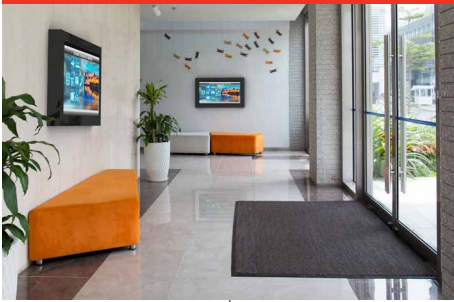

KIL640/642/643/646/
647/648/649/655-35D(-S)

Display size

40", 42", 43", 46",
47", 48", 49" or 55"

Max load

75lb (34kg)

Wall Kiosk Enclosure

Fits 40", 42", 43", 46", 47", 48", 49" and 55" Displays up to 3.5" (89mm) Thick

Peerless-AV's Wall Kiosk Enclosure provides a sleek digital showcase for advertising, entertaining, interactive wayfinding, and much more. These innovative kiosk enclosures accommodate a wide variety of ultra-thin displays in either landscape (KIL models) or portrait (KIP models) orientation. Despite the slim, 5.45" profile, the kiosk enclosure can easily house media players, fans and other electrical equipment needed to create an impressive digital solution. From hotels to casinos to movie theaters, Peerless-AV's Wall Kiosk Enclosures are ideal for applications that want to take the guest experience up a notch and differentiate their brand.

Peerless-AV's Wall Kiosk Enclosure is the ideal digital signage platform to fully engage guests.

Additional Features

- ✓ Eight way tool-less adjustment to quickly position display in kiosk window for flush alignment
- ✓ VESA® 200 x 200 up to 400 x 600mm compatible
- ✓ Thermostat controlled circulation fans ensure proper airflow within the kiosk
- ✓ Low profile design extends 5.45" (139mm) away from the wall
- ✓ Hinged top frame offers easy access to the display and other internal components for easy maintenance and enhanced security
- ✓ Supports wide range of aesthetic options including glass/acrylic, multiple colors, vinyl wraps, etc. to best match environment or promote brand strategy
- ✓ Pre-assembled to simplify installation of the entire solution
- ✓ Custom sizes available for smaller and larger displays