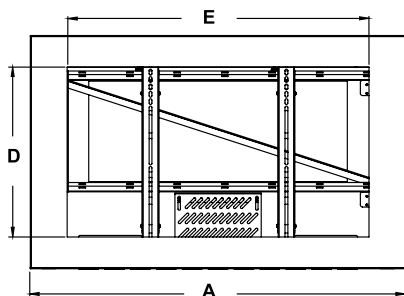

Package Specifications

	PACKAGE SIZE (W x H x D)	PACKAGE SHIP WEIGHT	PACKAGE UPC CODE			PACKAGE CONTENTS	UNITS IN PACKAGE
KIL640/642/643-35D(-S)	48.00" x 40.00" x 8.00" (1219 x 1016 x 203mm)	71/70/70lb (32/32/32kg)	KIL640-35D: 735029314622 KIL642-35D: 735029314646 KIL643-35D: 735029315681	KIL640-35D-S: 735029314639 KIL642-35D-S: 735029314653 KIL643-35D-S: 735029315698	KIL640-35D: 735029314639 KIL642-35D: 735029314653 KIL643-35D: 735029315698	Kiosk with Display Mounting Hardware	1
KIL646/647/648-35D(-S)	60.00" x 40.00" x 8.00" (1524 x 1016 x 203mm)	77/76/75lb (35/34/34kg)	KIL646-35D: 735029314660 KIL647-35D: 735029314684 KIL648-35D: 735029314707	KIL646-35D-S: 735029314677 KIL647-35D-S: 735029314691 KIL648-35D-S: 735029314714	KIL646-35D: 735029314677 KIL647-35D: 735029314691 KIL648-35D: 735029314714		
KIL649/655-35D(-S)	60.00" x 40.00" x 8.00" (1524 x 1016 x 203mm)	75/91lb (34/41kg)	KIL649-35D: 735029319177 KIL655-35D: 735029314721	KIL649-35D-S: 735029319184 KIL655-35D-S: 735029314738	KIL649-35D: 735029319184 KIL655-35D: 735029314738		

All dimensions = inch (mm)

FRONT VIEW

SIDE VIEW

MODEL NO.	DIMENSION "A"	DIMENSION "B"	DIMENSION "C"	DIMENSION "D"	DIMENSION "E"
KIL640-35D	43.50" (1105mm)	5.45" (139mm)	27.00" (686mm)	19.67" (500mm)	34.97" (888mm)
KIL642-35D	43.50" (1105mm)	5.45" (139mm)	27.00" (686mm)	20.65" (525mm)	36.72" (933mm)
KIL643-35D	43.50" (1105mm)	5.45" (139mm)	27.00" (686mm)	21.13" (537mm)	37.59" (955mm)
KIL646-35D	48.00" (1219mm)	5.45" (139mm)	29.00" (737mm)	22.61" (574mm)	40.20" (1021mm)
KIL647-35D	48.00" (1219mm)	5.45" (139mm)	29.00" (737mm)	23.10" (587mm)	41.07" (1043mm)
KIL648-35D	48.00" (1219mm)	5.45" (139mm)	29.00" (737mm)	23.59" (599mm)	41.94" (1065mm)
KIL649-35D	56.00" (1422mm)	5.45" (139mm)	34.10" (866mm)	24.08" (611mm)	42.82" (1087mm)
KIL655-35D	56.00" (1422mm)	5.45" (139mm)	34.10" (866mm)	27.03" (686mm)	48.05" (1220mm)